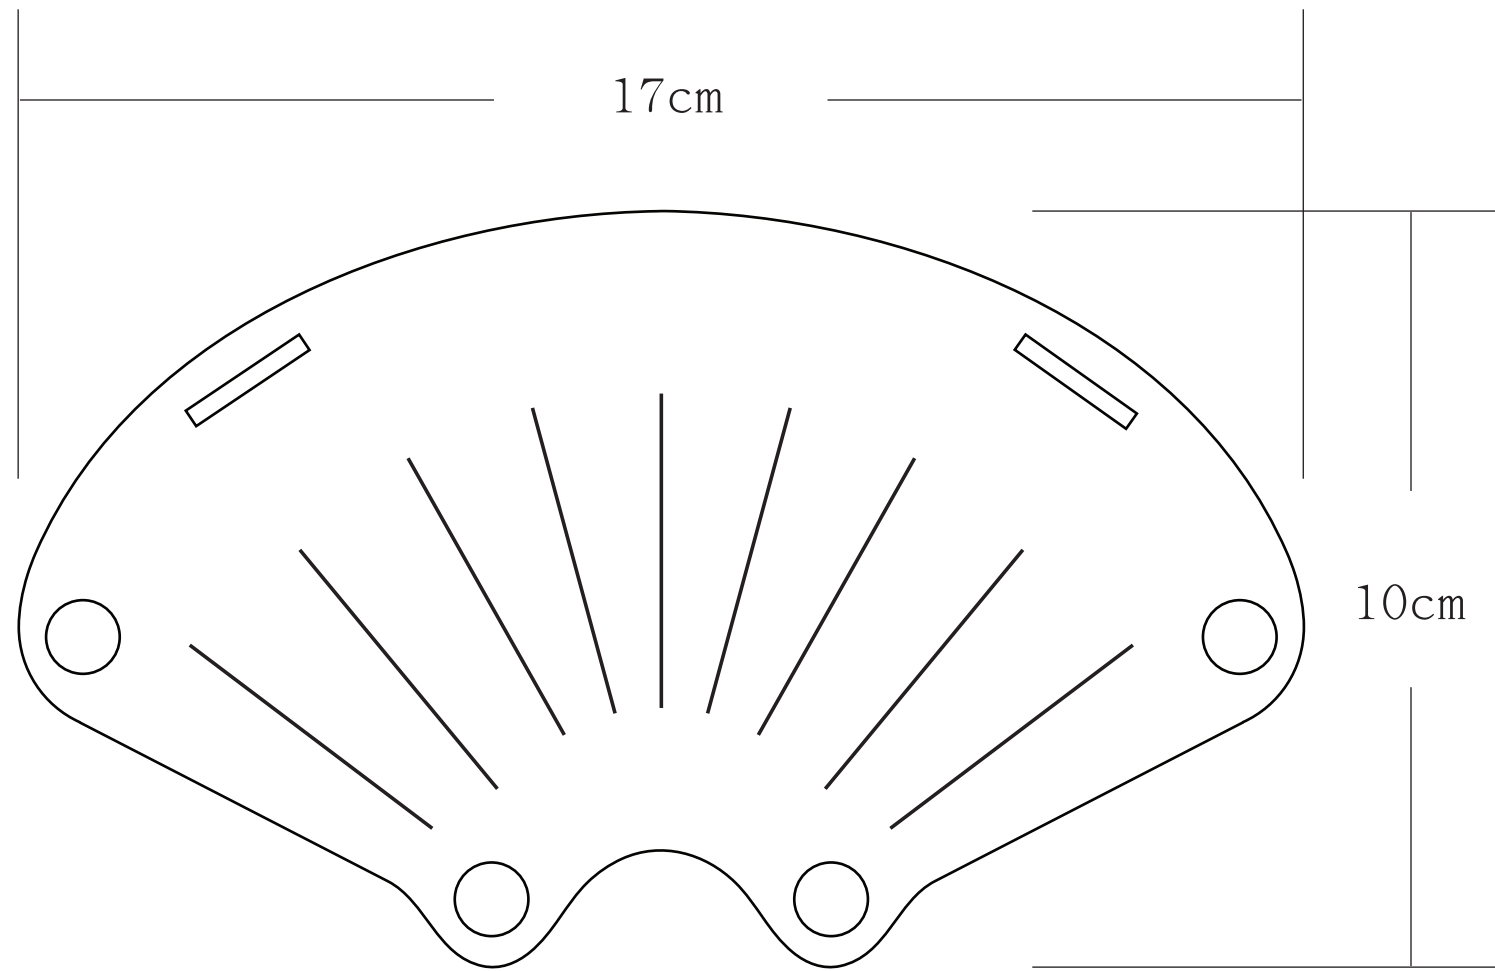

Lanyard size(L)850 x (W)10mm

Sample View

FRONT

BACK